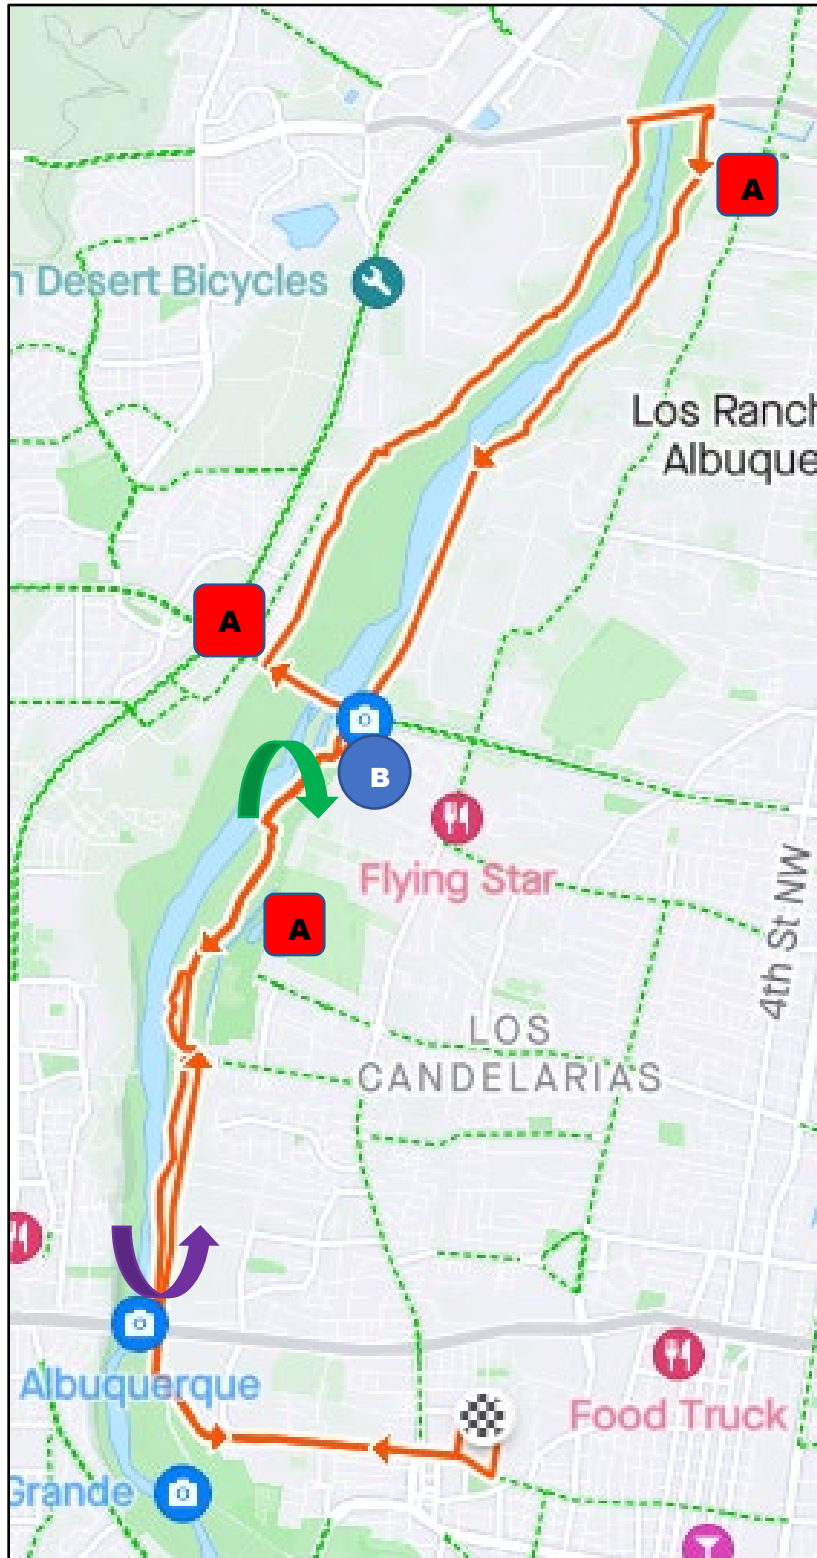

DAY OF THE TREAD –

BOSQUE BONE SHAKER GRAVEL GRINDER

October 28, 2023

A Recharge Zone / Aid Station and Portable Restroom (location approximate)

B Bike Mechanic (location approximate)

 Short Loop turnaround

 Long Loop turnaround (second lap)

Note: Route is preliminary, and the final route will be as marked on Event Day.